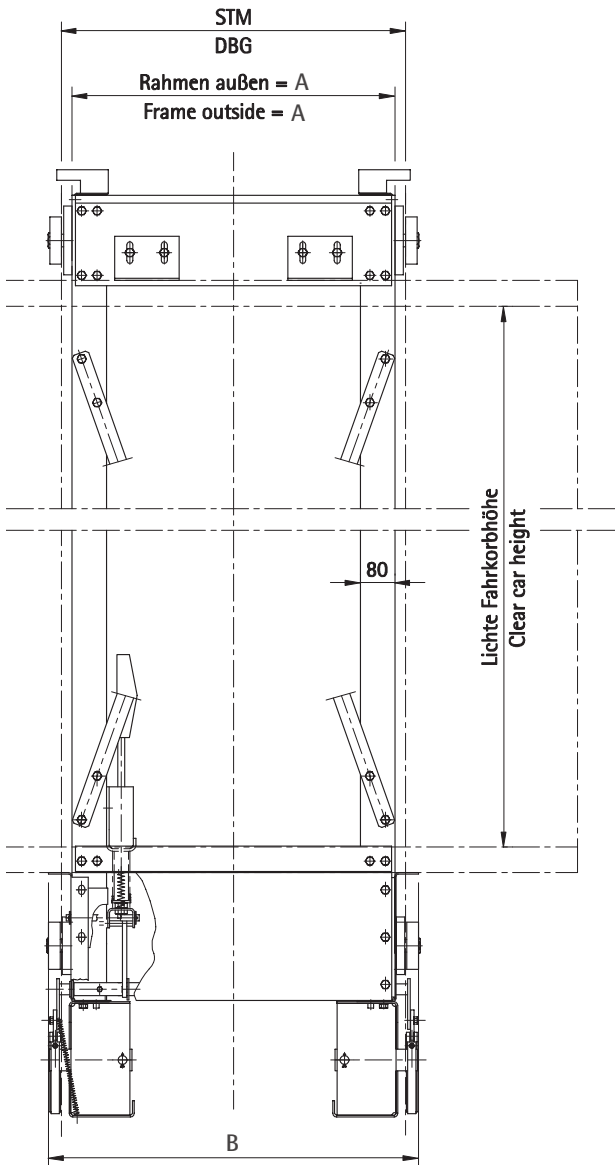

HYDRAULIK FAHRKORBBAHREN SERIE

HYDRAULIC CAR FRAME SERIES

**WLF03, WLF06,
WLF10, WLF16,
WLF20**

COMPETENCE IN COMPONENTS

*Produktionsunternehmen
Manufacturing companies*

Argentina: SOIMET SAICI
Av. Belgrano 2445,
(B1872FVD) Sarandi - Pcia. de Buenos Aires
Argentina
Phone +54 11 4 205-1420, Fax +54 11 4 205-4745
<http://www.soimet.com>, info@soimet.com