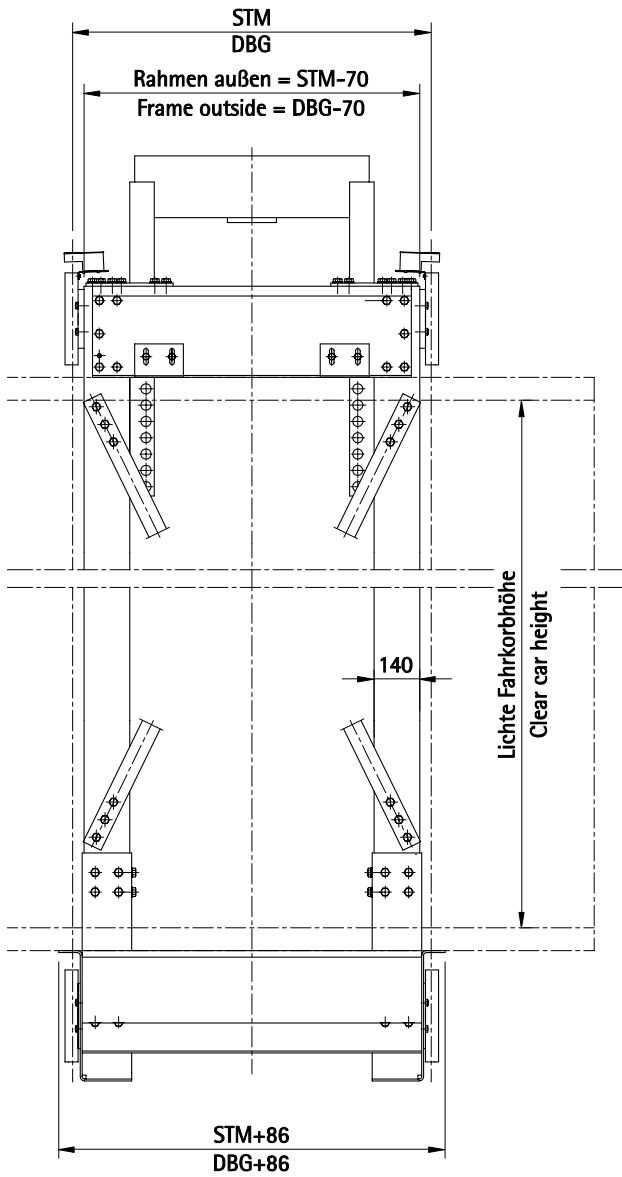

HYDRAULIK FAHRKORBBAHREN SERIE

HYDRAULIC CAR FRAME SERIES

**WLF03, WLF06,
WLF10, WLF16,
WLF20**

COMPETENCE IN COMPONENTS

*Produktionsunternehmen
Manufacturing companies*

Argentina: SOIMET SAICI
Av. Belgrano 2445,
(B1872FVD) Sarandi - Pcia. de Buenos Aires
Argentina
Phone +54 11 4 205-1420, Fax +54 11 4 205-4745
<http://www.soimet.com>, info@soimet.com