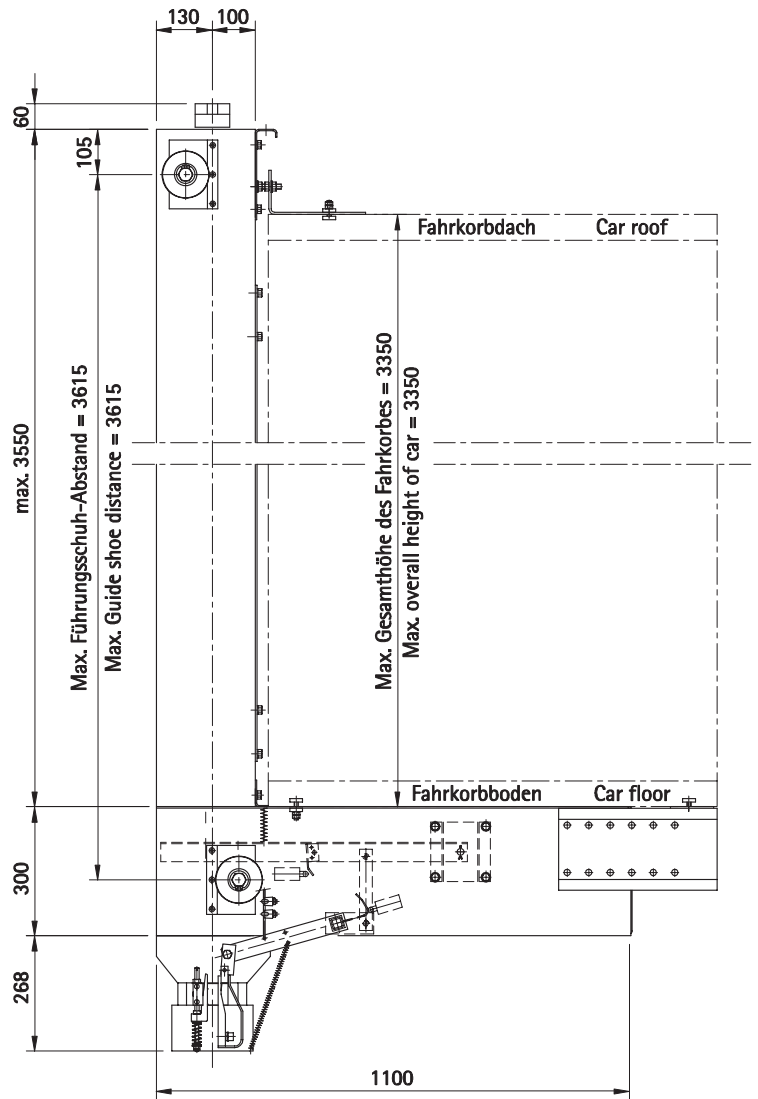

HYDRAULIK FAHRKORBBAHREN SERIE

HYDRAULIC CAR FRAME SERIES

**WLF03, WLF06,
WLF10, WLF16,
WLF20**

COMPETENCE IN COMPONENTS

*Produktionsunternehmen
Manufacturing companies*

Argentina: SOIMET SAICI
Av. Belgrano 2445,
(B1872FVD) Sarandi - Pcia. de Buenos Aires
Argentina
Phone +54 11 4 205-1420, Fax +54 11 4 205-4745
<http://www.soimet.com>, info@soimet.com