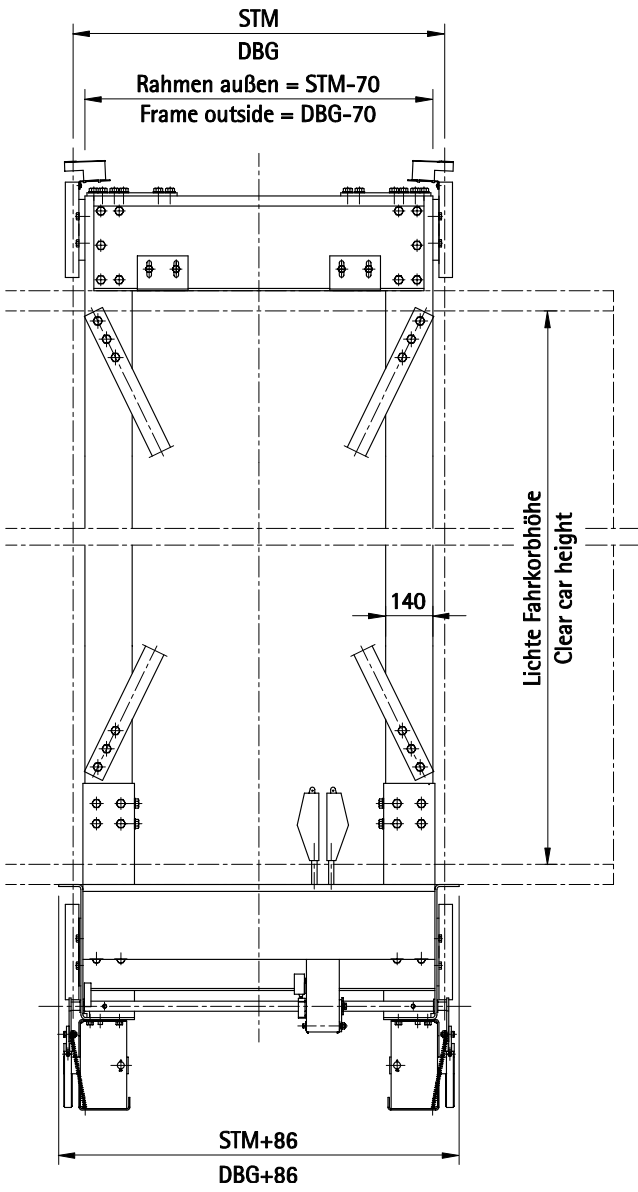

HYDRAULIK FAHRKORBBAHREN SERIE

HYDRAULIC CAR FRAME SERIES

**WLF03, WLF06,
WLF10, WLF16,
WLF20**

COMPETENCE IN COMPONENTS

*Produktionsunternehmen
Manufacturing companies*

Argentina: SOIMET SAICI
Av. Belgrano 2445,
(B1872FVD) Sarandi - Pcia. de Buenos Aires
Argentina
Phone +54 11 4 205-1420, Fax +54 11 4 205-4745
<http://www.soimet.com>, info@soimet.com