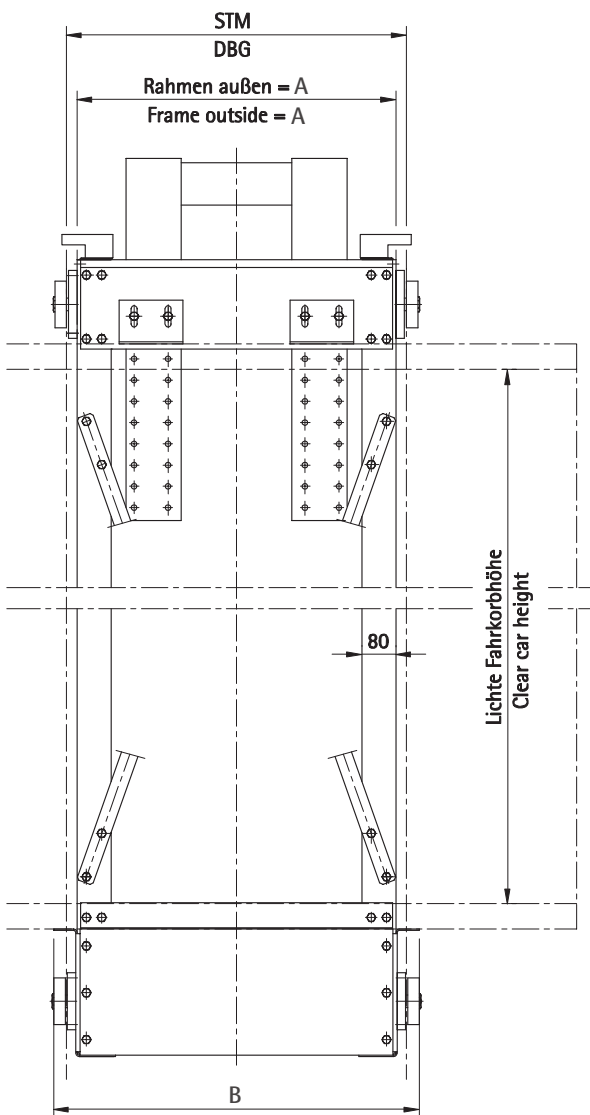

HYDRAULIK FAHRKORBBAHREN SERIE

HYDRAULIC CAR FRAME SERIES

**WLF03, WLF06,
WLF10, WLF16,
WLF20**

COMPETENCE IN COMPONENTS

*Produktionsunternehmen
Manufacturing companies*

Argentina: SOIMET SAICI
Av. Belgrano 2445,
(B1872FVD) Sarandi - Pcia. de Buenos Aires
Argentina
Phone +54 11 4 205-1420, Fax +54 11 4 205-4745
<http://www.soimet.com>, info@soimet.com