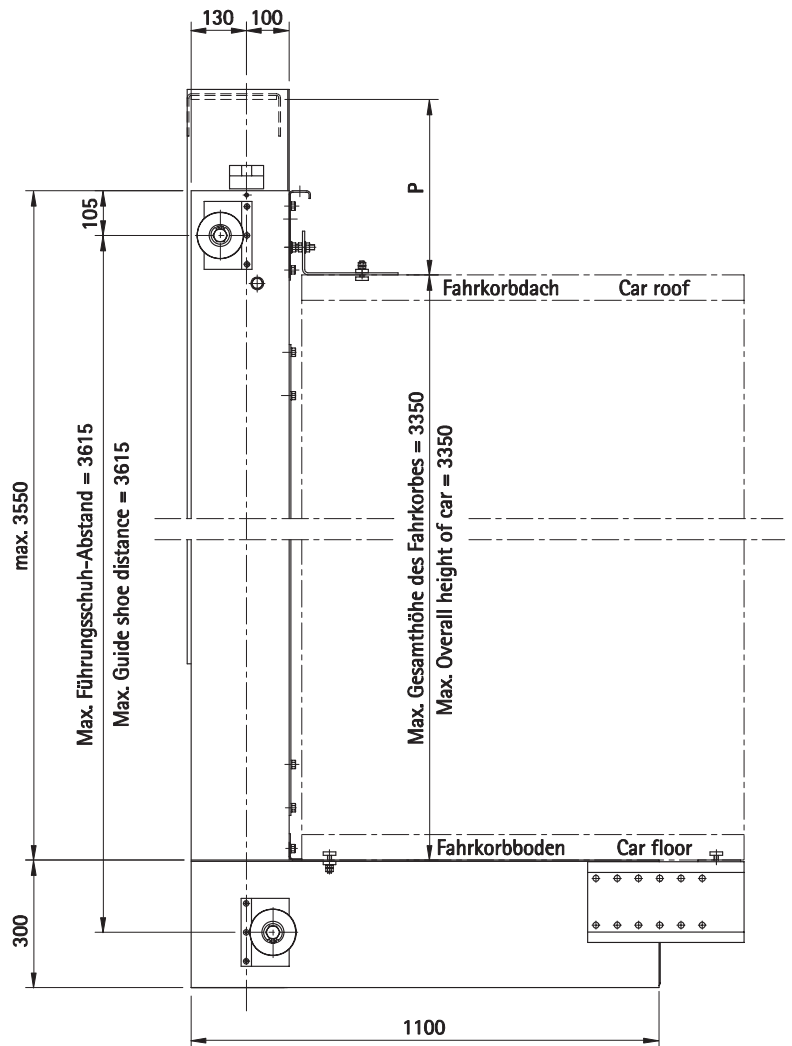

HYDRAULIK FAHRKORBBAHREN SERIE

HYDRAULIC CAR FRAME SERIES

**WLF03, WLF06,
WLF10, WLF16,
WLF20**

COMPETENCE IN COMPONENTS

*Produktionsunternehmen
Manufacturing companies*

Argentina: SOIMET SAICI
Av. Belgrano 2445,
(B1872FVD) Sarandi - Pcia. de Buenos Aires
Argentina
Phone +54 11 4 205-1420, Fax +54 11 4 205-4745
<http://www.soimet.com>, info@soimet.com