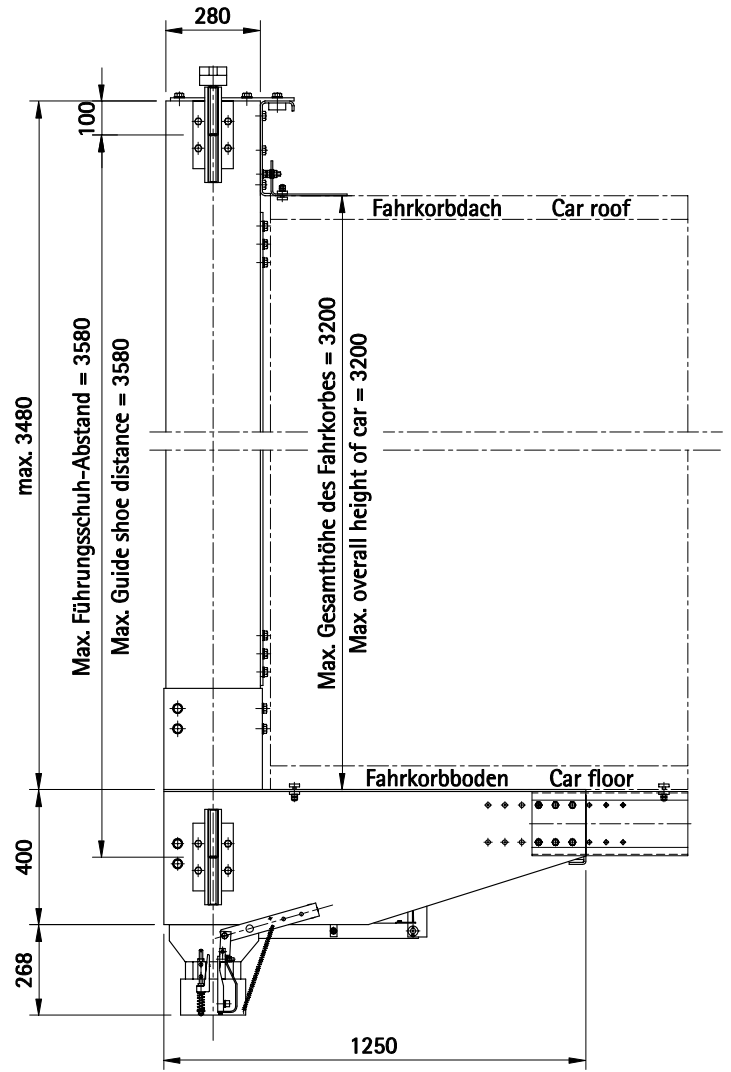

HYDRAULIK FAHRKORBBAHREN SERIE

HYDRAULIC CAR FRAME SERIES

**WLF03, WLF06,
WLF10, WLF16,
WLF20**

COMPETENCE IN COMPONENTS

*Produktionsunternehmen
Manufacturing companies*

Argentina: SOIMET SAICI
Av. Belgrano 2445,
(B1872FVD) Sarandi - Pcia. de Buenos Aires
Argentina
Phone +54 11 4 205-1420, Fax +54 11 4 205-4745
<http://www.soimet.com>, info@soimet.com