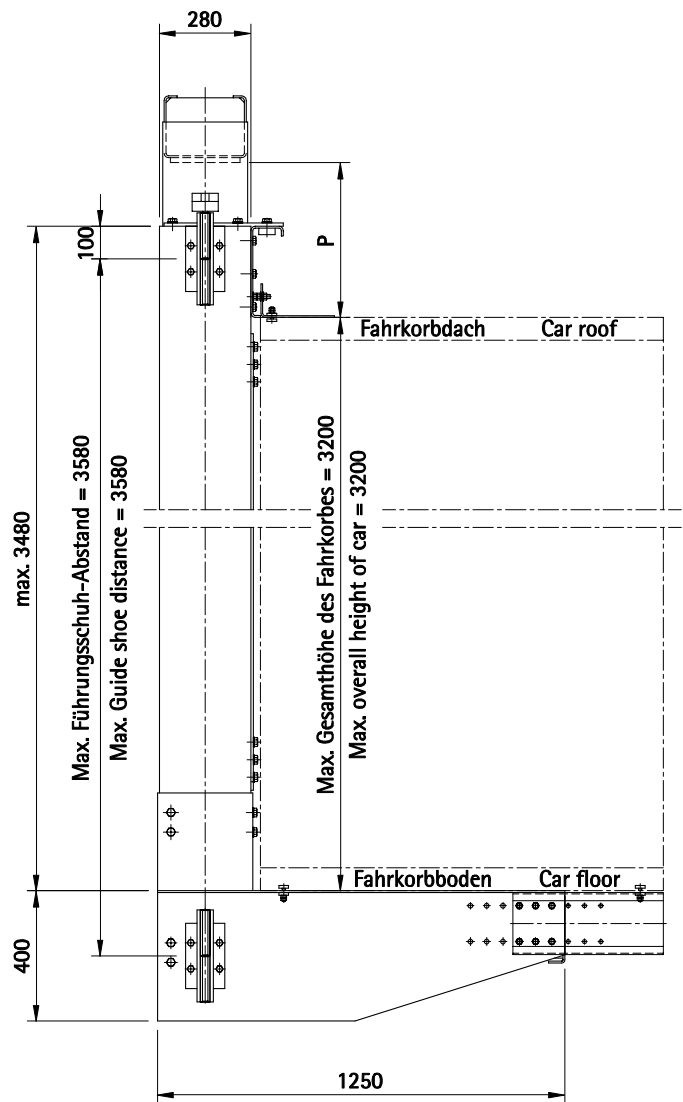

HYDRAULIK FAHRKORBBAHREN SERIE

HYDRAULIC CAR FRAME SERIES

**WLF03, WLF06,
WLF10, WLF16,
WLF20**

COMPETENCE IN COMPONENTS

*Produktionsunternehmen
Manufacturing companies*

Argentina: SOIMET SAICI
Av. Belgrano 2445,
(B1872FVD) Sarandi - Pcia. de Buenos Aires
Argentina
Phone +54 11 4 205-1420, Fax +54 11 4 205-4745
<http://www.soimet.com>, info@soimet.com